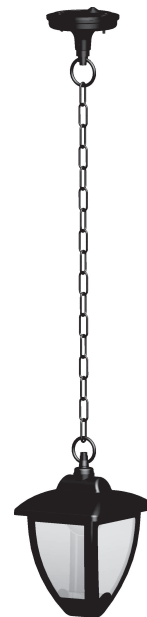

**LUXFORM**  
LIGHTING

Luxembourg chain lantern

**LUXFORM**  
GLOBAL BV

Luxform Global BV Transportstraat 1 8263 BW Kampen The Netherlands

-  **P14**
-  **L10**
-  **P15**
-  **M2**
-  **C11**
-  **M6**
-  **C12**
-  **M12**
-  **C13**
-  **M18**
-  **C14**
-  **M19**
-  **L1**
- 