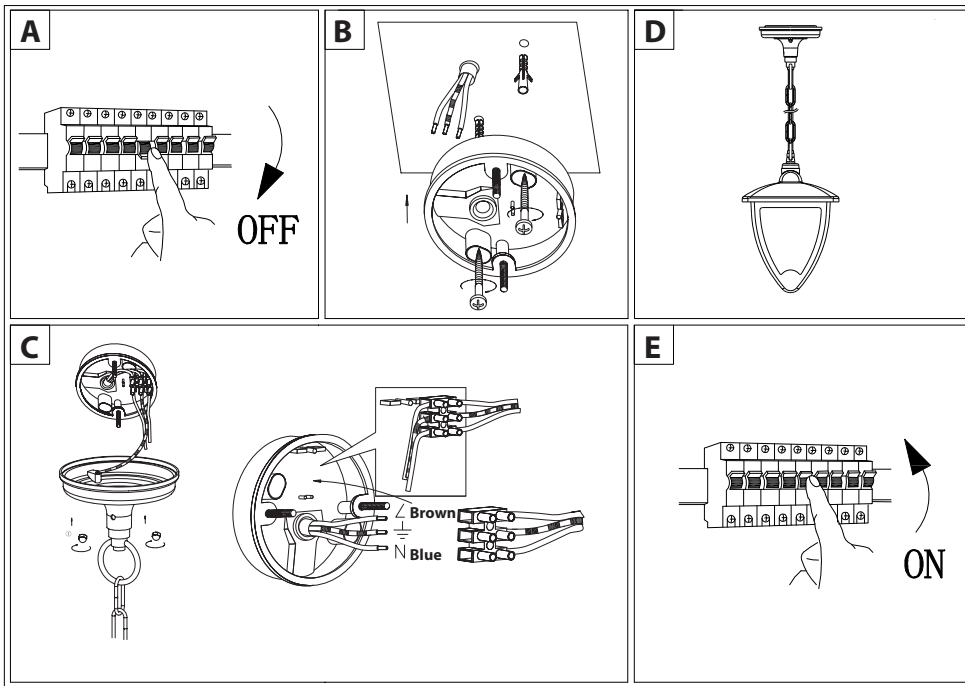

**LUXFORM**  
LIGHTING

Luxembourg chain lantern

**LUXFORM**  
GLOBAL BV

Luxform Global BV Transportstraat 1 8263 BW Kampen The Netherlands

-  **P14**
-  **L10**
-  **P15**
-  **M2**
-  **C11**
-  **M6**
-  **C12**
-  **M12**
-  **C13**
-  **M18**
-  **C14**
-  **M19**
-  **L1**
- 